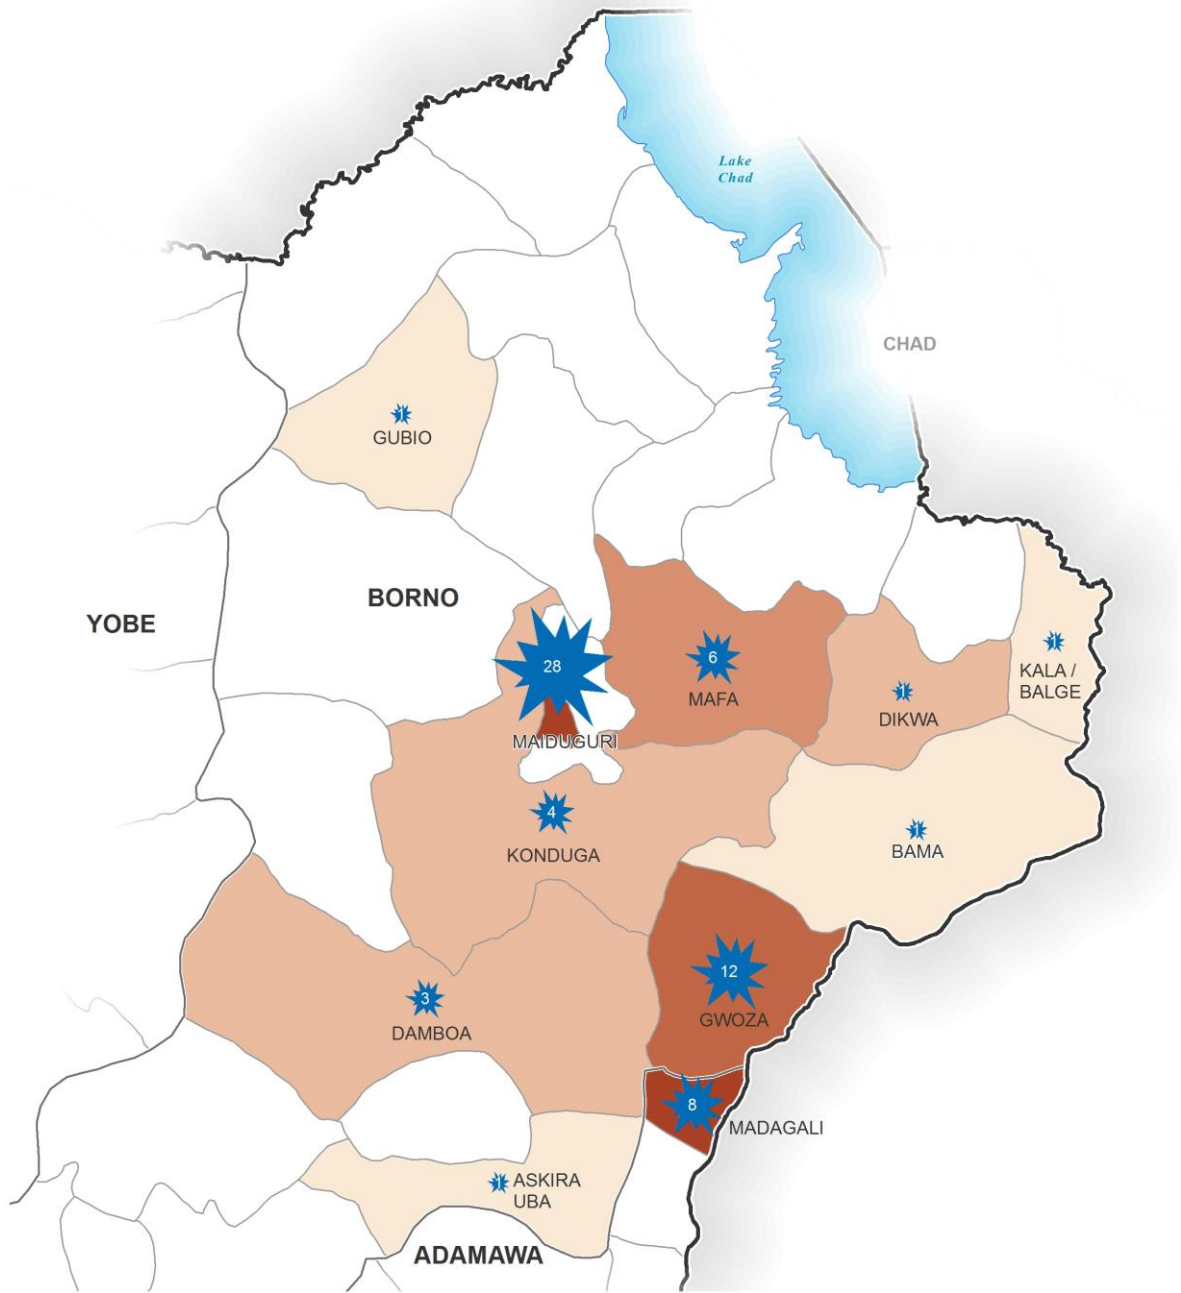

Northeast Nigeria: Reported suicide bombings and fatalities (September 2016 - January 2017)

No. of suicide bombings (including prevented attacks)

Settlements

-  Federal Capital
-  State Capital

Borders

-  INTERNATIONAL
-  STATE
-  Local Government Area (LGA)

Data Sources: ACLED, GADM
Map created by MapAction (2017)